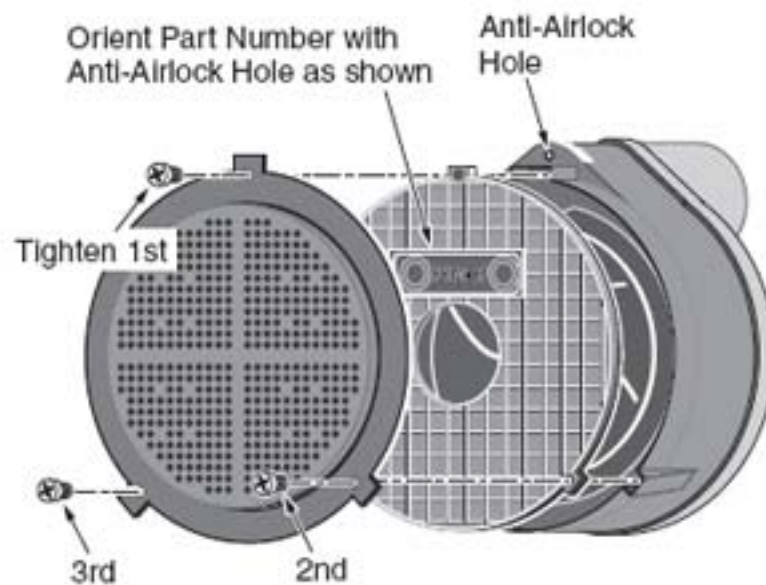

# Model 2325

Key	Part Description	Qty.	Part No.
1	Screen	1	PS8-5P
2	Shield	1	PS70-3P
3	Impeller	1	PS5-25P
4	Motor	1	**
5	Power Cord	1	PS117-54-TSU
•	Garden Hose Adapter	1	FT0013-43

\*\* If motor fails, replace entire pump.

• Not Illustrated.

5124 0905

Assemble screen and shield as shown.