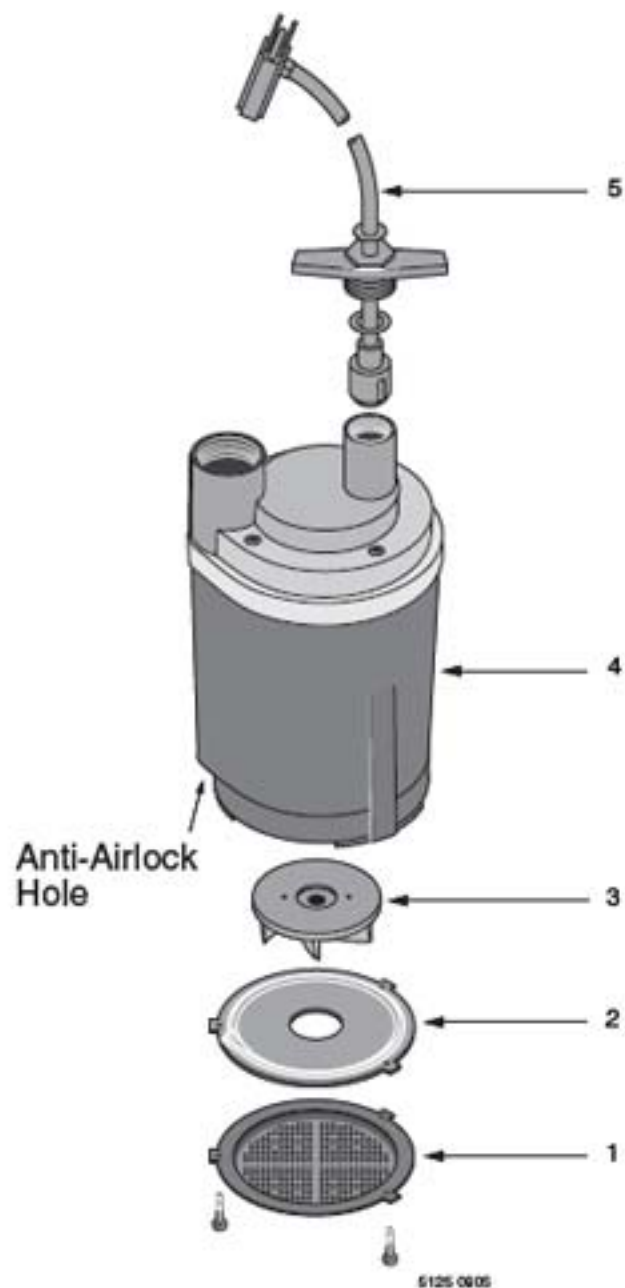

# Model 2325

Key	Part Description	Qty.	Part No.
1	Screen	1	PS8-5P
2	Shield	1	PS70-3P
3	Impeller	1	PS5-25P
4	Motor	1	**
5	Power Cord	1	PS117-54-TSU
•	Garden Hose Adapter	1	FT0013-43

\*\* If motor fails, replace entire pump.

• Not Illustrated.

5124 0905

Assemble screen and shield as shown.