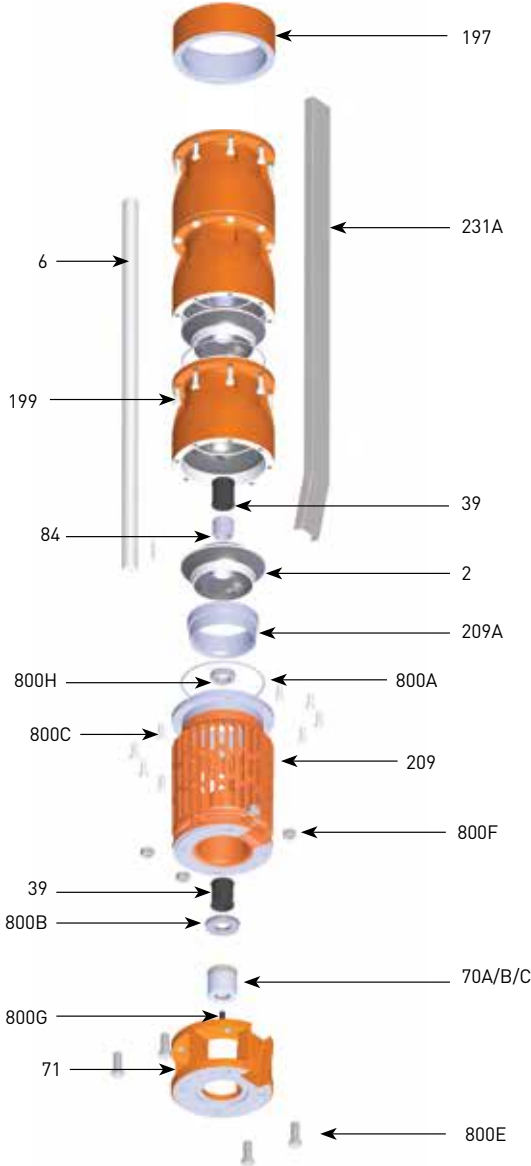

BERKELEY® 10TMH SERIES

1000 GPM, 60HZ, NPT, 8" & 10" Motors

Section	ST-10TMH
Page	1.0
Date	March 21, 2018
Supersedes	New

1000 Series			
Item Number	Part Number	Description	Req. Qty.
2	See table 2	Impeller	1/Stg
6	See table 3	Shaft	1
39	M16146	Bearing, Rubber	1/Stg
70A	M16764	Coupling, 8" motor (Inc key)	1
70B	M16765	Coupling, 10", "A" Register (Inc key)	1
70C	M16766	Coupling, 10", "B" Register (Inc key)	1
71	M16762	8" motor adapter	1
71	M16763	10" motor adapter	1
84	LV2275004 3080F	Collet	1/Stg
199	M16724	Bowl, see table 1 for assembly	1
197	M16720N	Discharge	1
209	M16761	Screen*	1
209A	M16760	Suction Insert	1
231A	See table 3	Cable Guard	1
800A	HYD6E136 9923F	O-Ring	1/stg
800B	M14791	Thrust Washers	3
800C	S23623	CAPSCREW,HEX HD 1/2-13NC X 1-1/2L 303SS	8/Stg
Not Shown	M09653PNR	Nameplate	1
Not Shown	M10199	Rivet	2
800E	11F7A0203 0005F	Screw-Cap 3/4-10X 2-1/4 UNC HEX 18-8 SST	4
800F	11F25A10008 0005F	NUT-HEX 3/4-10 UNC Regular 18-8 SST	4
800G	11FM8C0112 0005F	Cap Screw 1/2-13 X 1-1/4 UNC S Ocket Hea	1
800H	M16730	Sand Slinger 10TMH 316SS	1
Not Shown	S23982	Sand Collar setscrews (2 req per slinger)	4
Not Shown	See table 3	Cable guard clamp	1
Not Shown	M13517	Direction Arrow	1

*Reqs qty 1 of HYD6E136 9923F O-Ring

TABLE 1 - Additional Staging		
Item Number	Part Number	Description
39A	M16146	Rubber Bearing
	M17017	Vesconite Bearing
	M16144	Bronze Bearing
199	B87065	Bowl Assy, rubber
84	LV2275004 3080F	Collet
800A	HYD6E136 9923F	O-Ring

TABLE 2 - Impellers		
Item Number	Part Number	Description
2	M16734	IMPELLER 10VT550/10TMH1000 MACH SS 8.00 Trim A
	M17011	IMPELLER 10TMH-1000 MACH SS 7.51-OD Trim B
	M17012	IMPELLER 10TMH-1000 MACH SS 7.24-OD Trim C