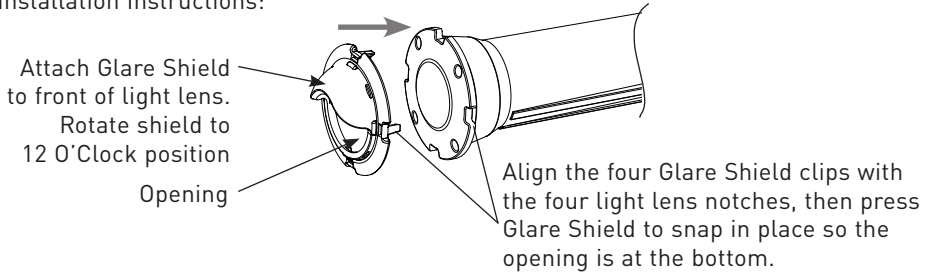

GLOBRITE™ UNDERWATER LIGHT GLARE SHIELD FOR USE WITH GLOBRITE COLOR AND WHITE LIGHTS

Installation Instructions

The GloBrite™ Glare Shield (P/N 620314) is for use on GloBrite™ Color and White Underwater lights. The glare reducing Glare Shield is designed to deflect direct light from the GloBrite LED light lens. Rotate the Glare Shield to the 12 O'Clock position for maximum light deflection and increased underwater light. Note: The Glare Shield is recommended for lights installed only on the walls of the pool/spa.

Installation Instructions:

Technical Support: Phone: (800) 831-7133 - Web site: www.pentairpool.com

© 2015 Pentair Water Pool and Spa, Inc. All rights reserved.

P/N 620312.A 11/2015

GLOBRITE™ UNDERWATER LIGHT GLARE SHIELD FOR USE WITH GLOBRITE COLOR AND WHITE LIGHTS

Installation Instructions

The GloBrite™ Glare Shield (P/N 620314) is for use on GloBrite™ Color and White Underwater lights. The glare reducing Glare Shield is designed to deflect direct light from the GloBrite LED light lens. Rotate the Glare Shield to the 12 O'Clock position for maximum light deflection and increased underwater light. Note: The Glare Shield is recommended for lights installed only on the walls of the pool/spa.