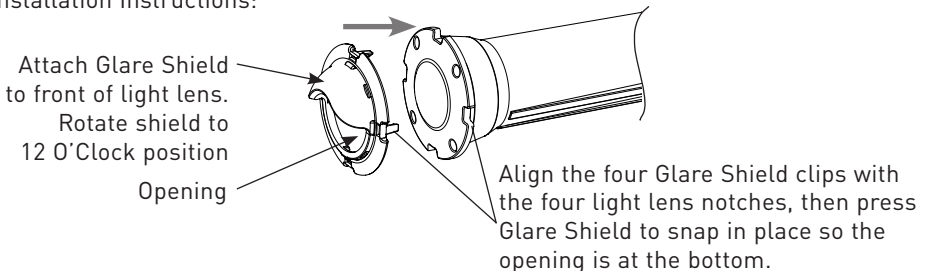

Installation Instructions:

Technical Support: Phone: (800) 831-7133 - Web site: www.pentairpool.com

© 2015 Pentair Water Pool and Spa, Inc. All rights reserved.

P/N 620312.A 11/2015